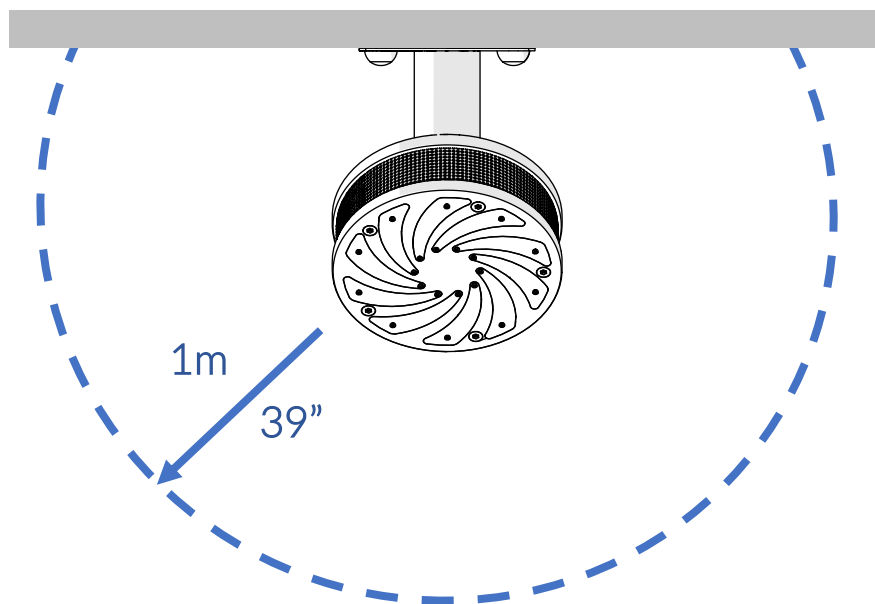

Part Reference	Description
PP-TROP-WA	Tropical Cyclone (Wall Fix)

Check Risk Assessment

Packages

x1

x1

		L	W	H	Weight	Net
x1	905448	27cm / 11"	27cm / 11"	13cm / 5"	3.5kg / 8lbs	
x1	905693	32cm / 12.5"	23cm / 9"	23cm / 9"	3kg / 7lbs	

Tools required (not supplied)

Spirit level

Tape Measure

905448

① x1

805447

17mm x1

605443