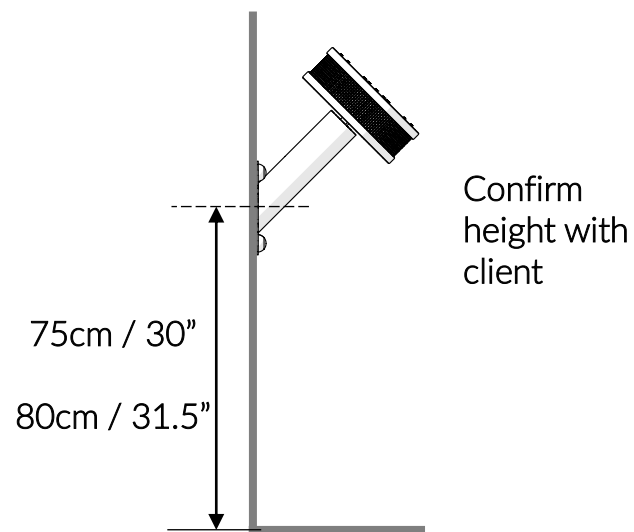

Part Reference	Description
PP-TROP-WA	Tropical Cyclone (Wall Fix)

Check Risk Assessment

Packages

x1

x1

		L	W	H	Weight	Net
x1	905448	27cm / 11"	27cm / 11"	13cm / 5"	3.5kg / 8lbs	
x1	905693	32cm / 12.5"	23cm / 9"	23cm / 9"	3kg / 7lbs	

Tools required (not supplied)

Spirit level

Tape Measure

905448

① x1

805447

17mm x1

605443